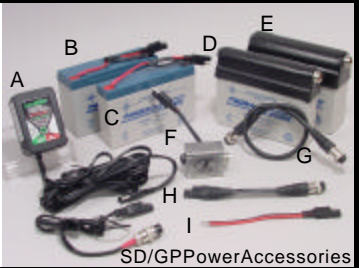

MORE Power Solutions
Voltage Regulators

a-12vc • Smart Charger 12v batteries
a-dcac • Inverter allows use of Smart
charger, or other small AC items, in car.
a-acdc • actode converter use your
standard Minelab charger in your home.
a-cdc • 12 volt "incar" battery charger
a-12v5a • 12 volt 5 amp battery 3.5 lbs.
a-12v7a • 12 volt 7.2 amp bat. 5.3 lbs.
a-gpvr • Voltage regulator for GP's - 12
sto constant non-fluctuating 6.7 volts
a-sdvr • Voltage regulator for SD's - 12
sto constant non-fluctuating 7.3 volts.