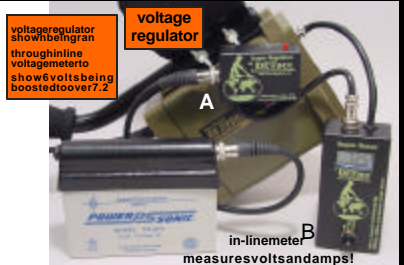

DOC's Step Up Voltage
Regulator & in-line
OLT/AMP meter AMAZING!!
push your regular Minelab 6 volt battery
to 7.2 volt output for your SD machines,
without voltage booster regulator!

-lvm • in-line voltage meter, measures
voltage of batteries as well as amp draw while
in use! AMAZING! This is a must have